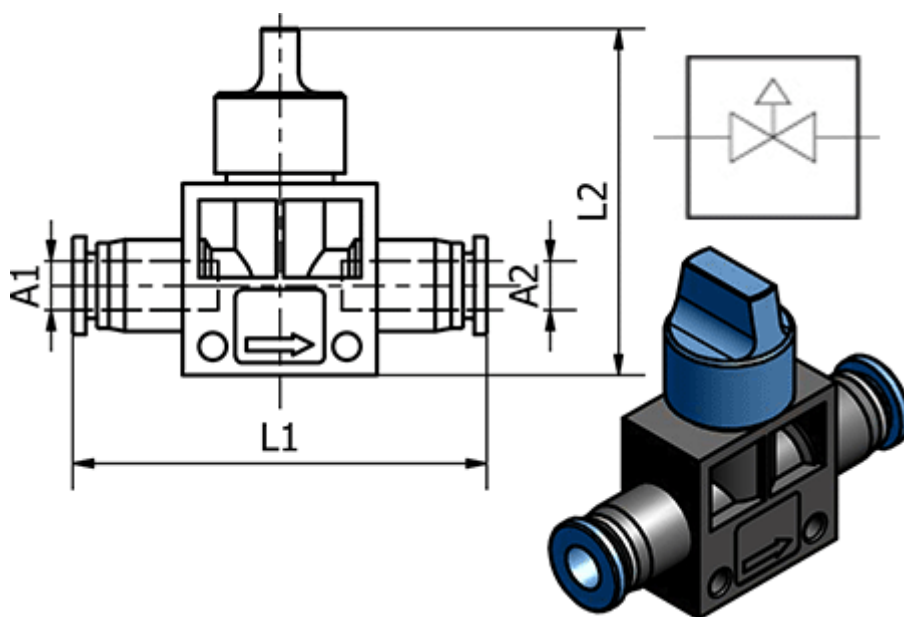

# Data Sheet

Article number: 586190010

Description: Hand Valve 190.010, - Ø10, Ø10  
Push-in

## Measures

Ext. Hose Diameter A1	= 10
Ext. Hose Diameter A2	= 10
L1	= 63.7
L2	= 46